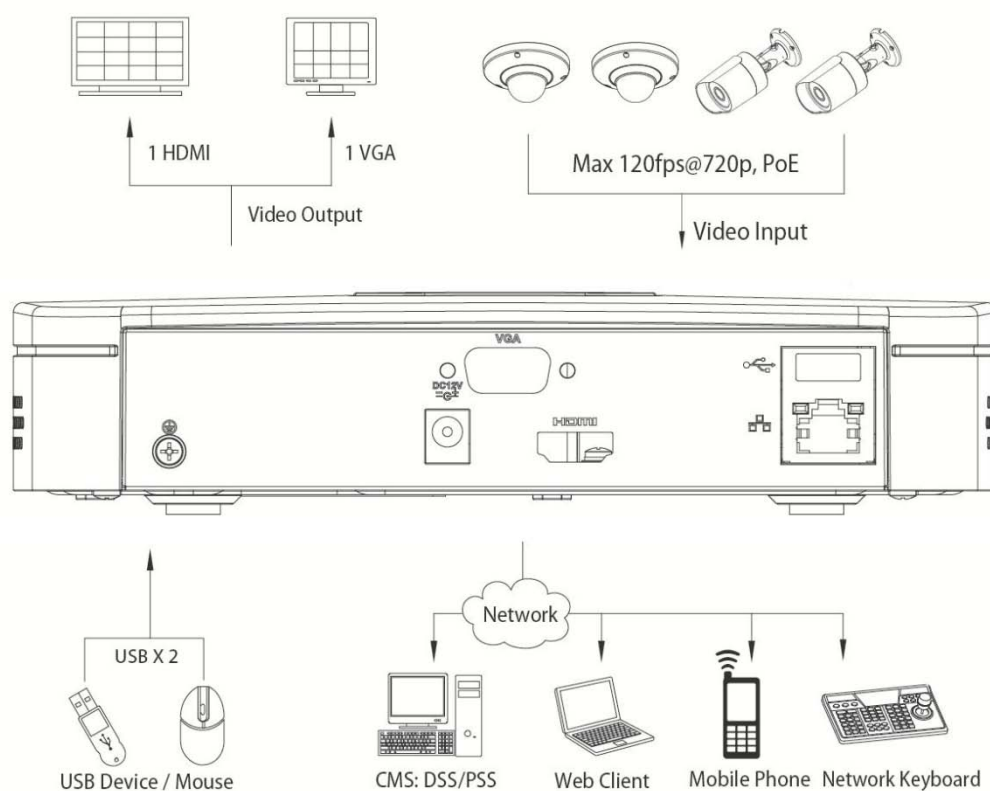

DH-NVR2104

Technical Specifications

Model	DH-NVR2104
System	
Main Processor	Dual-core embedded processor
Operating System	Embedded LINUX
Video	
IP Camera Input	4 channel
Display	
Interface	1 HDMI, 1 VGA
Resolution	1920×1080, 1280×1024, 1280×720, 1024×768, 704×576/704×480
Display Split	1/4
OSD	Camera title, Time, Video loss, Camera lock, Motion detection, Recording
Recording	
Compression	H.264 / MJPEG
Resolution	1080p(1920×1080) / 720p(1280×720) / D1 (704×576/704×480)
Record Rate	200/240fps@D1,100/120fps@720p, 50/60fps@1080p
Bit Rate	48~ 8192kbps
Record Mode	Manual, Schedule(Regular(Continuous), MD), Stop
Record Interval	1~120 min (default: 60 min), Pre-record: 1~30 sec, Post-record: 10~300 sec
Video Detection	
Trigger Events	Recording, PTZ, Tour, Video Push, Email, FTP, Buzzer & Screen tips
Video Detection	Motion Detection, MD Zones: 396(22×18), Video Loss & Camera Blank
Playback & Backup	
Sync Playback	1/4
Search Mode	Time/Date, MD & Exact search (accurate to second), Smart search
Playback Function	Play, Pause, Stop, Rewind, Fast play, Slow play, Next file, Previous file, Next camera, Previous camera, Full screen, Repeat, Shuffle, Backup selection, Digital zoom
Backup Mode	USB Device / Network
Network	
Ethernet	1RJ-45 port (10/100M)
Network Function	HTTP, TCP/IP, IPv4/IPv6, UPNP, RTSP, UDP, SMTP, NTP, DHCP, DNS, IP Filter, PPPOE, DDNS, FTP, IP Search(Support Dahua IP camera, DVR, NVS and etc.)
Max User Access	20 users
Smart Phone	iPhone, iPad, Android, Windows Phone
Storage	
Internal HDD	1 SATA port, up to 4TB
Auxiliary Interface	
USB	2 ports (1 Rear), USB2.0
General	

DH-NVR2104

Power Supply	DC12V
Power Consumption	12W (without HDD)
Working Environment	0~+55°C / 10~90%RH / 86~106kpa
Dimension(W×D×H)	205mm×205mm×45mm
Weight	600~700g (without HDD)

System Connection

Take NVR2104 as an example